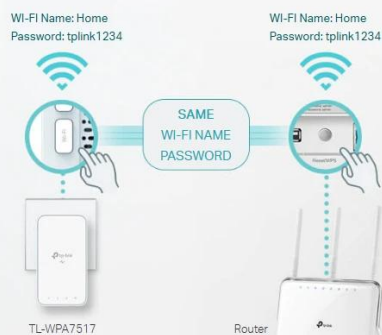

TL-WPA7517

Router

Technologie "Plug and Play" umožňuje zapojení bez nutnosti nastavování

1. Připojte zařízení TL-PA7017 k vašemu routeru
2. Zapojte adaptér TL-WPA7517 do elektrické zásuvky v místnosti, ve které se potřebujete připojit k síti
3. Nyní můžete využívat internetové služby jak přes kabelové, tak i bezdrátové připojení

Tip: Stiskněte tlačítko párování na každém adaptéru a rychle vytvořte bezpečnější síť.