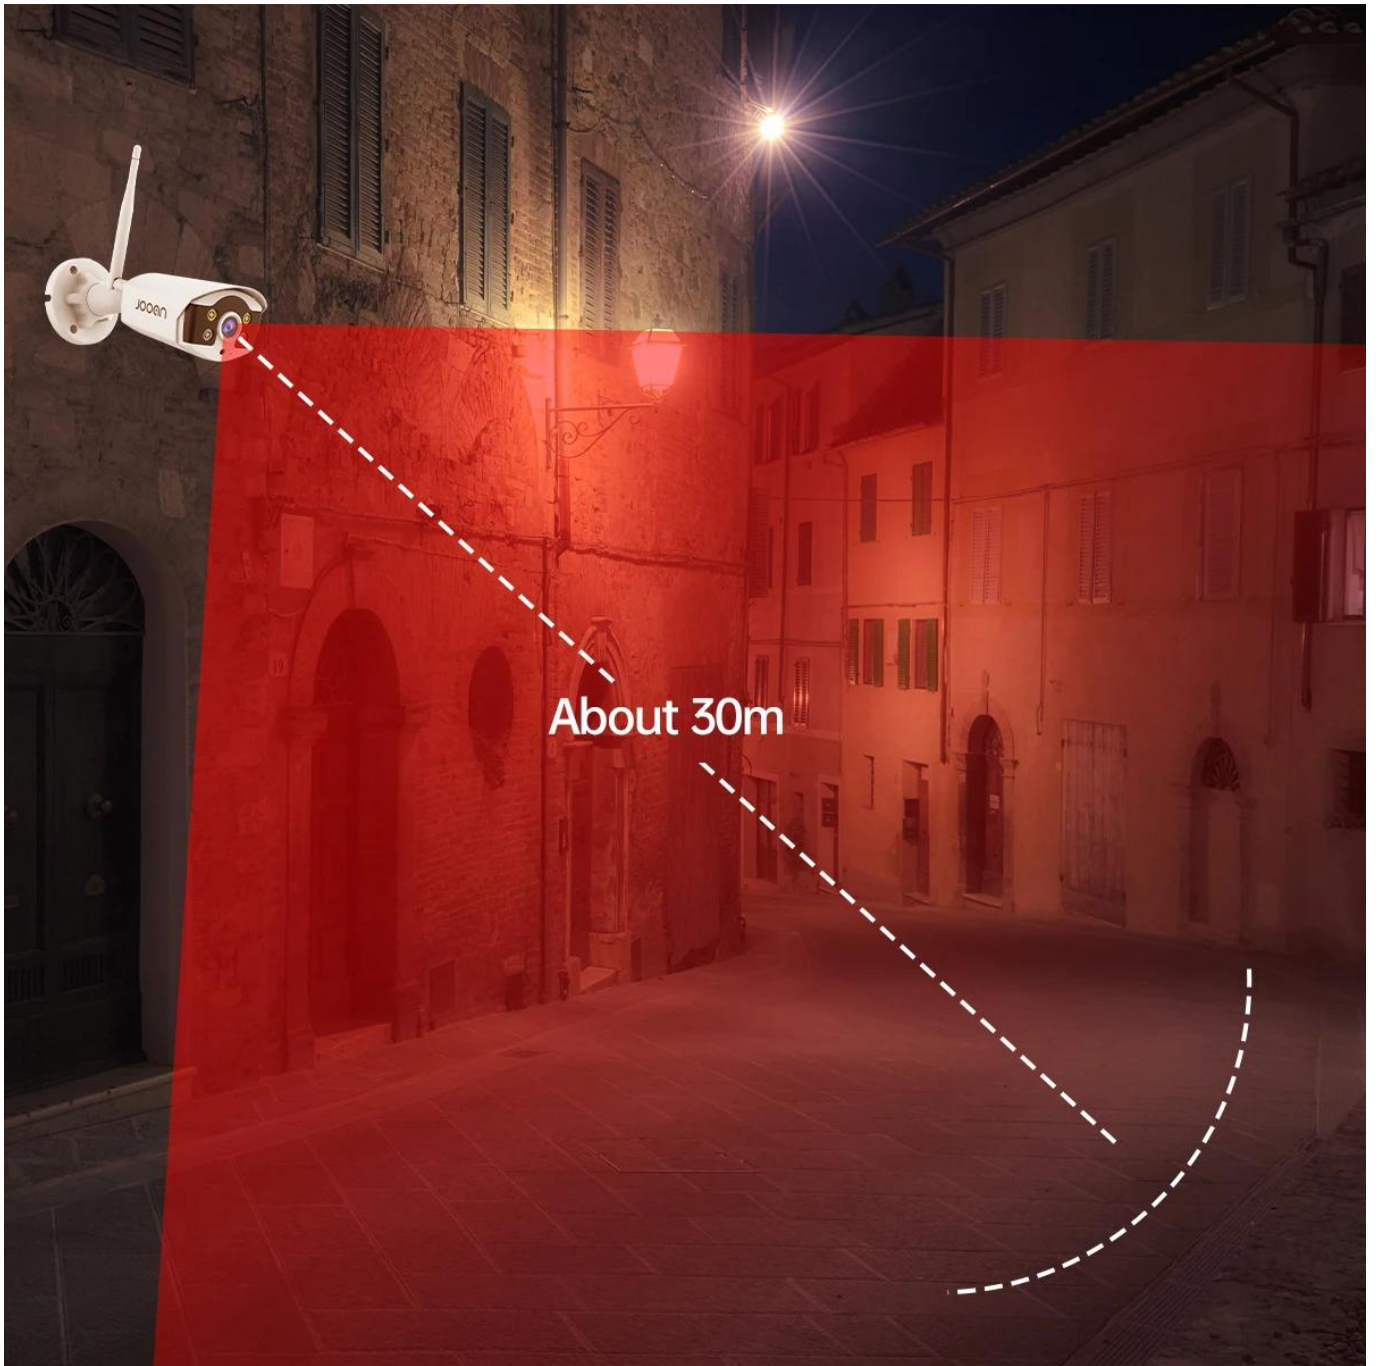

Široký úhel a velká vzdálenost

75 stupňů širokoúhlý 3,6 mm objektiv, až 30 m IR vzdálenost

3MP PTZ Camera Connect To Video Recorder

oid,

Mluti-System

Android

Ios

Windows

EseeCloud APP

Easy Remote View Setup

1 Power on the NVR and Cameras, Connect the NVR to the Wi-Fi Router via Network Cable.

2 Download free mobile APP "Eseecloud" .

3 Run the APP & Register an account.

4 Add Device by ID & View your cameras anytime anywhere.