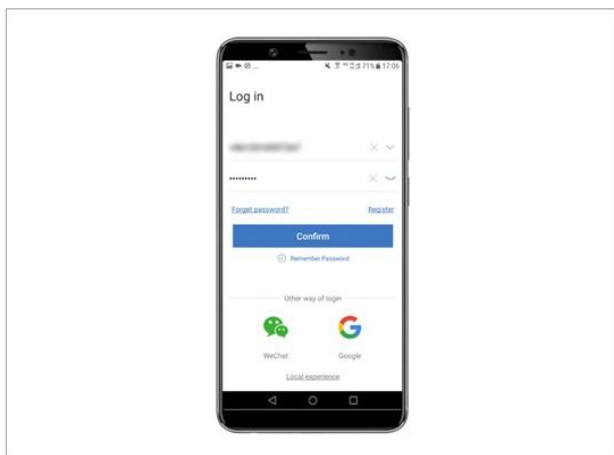

EseeCloud APP

Easy Remote View Setup

1 Power on the NVR and Cameras, Connect the NVR to the Wi-Fi Router via Network Cable.

2 Download free mobile APP "Eseecloud" .

3 Run the APP & Register an account.

4 Add Device by ID & View your cameras anytime anywhere.