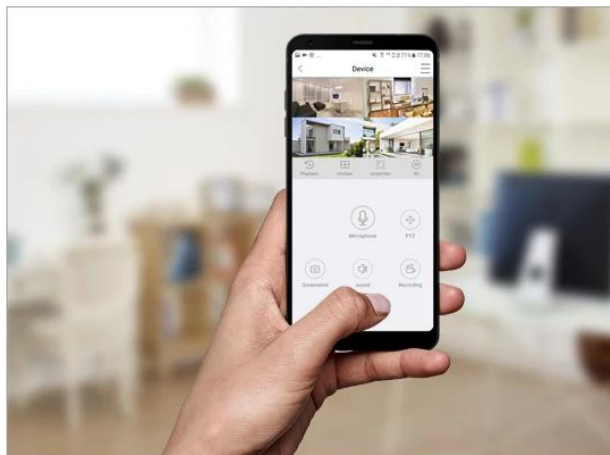

EseeCloud APP

Easy Remote View Setup

1 Power on the NVR and Cameras, Connect the NVR to the Wi-Fi Router via Network Cable.

2 Download free mobile APP "Eseecloud" .

3 Run the APP & Register an account.

4 Add Device by ID & View your cameras anytime anywhere.